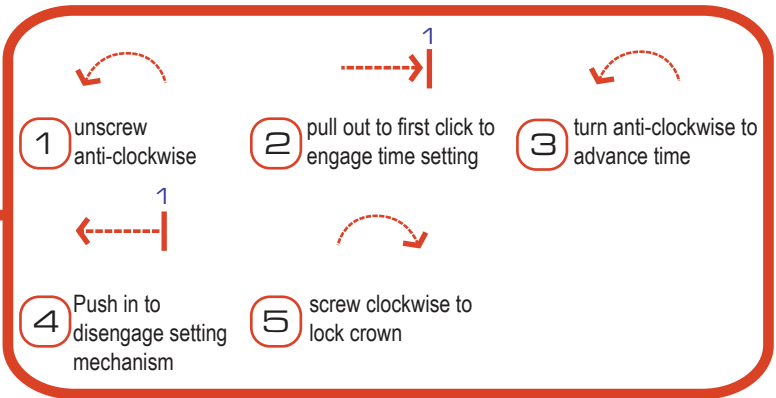

Sub seconds display

linear power reserve indicator.

24 hour indicator. Also shows day/night. Not adjustable individually as it's not a GMT hand.

NOTE: There is a slight wobble on the hand and it shifts approx 5 deg due to the nature of the movement. Hand can be removed during assembly, please specify during purchase if preferred

TIME SETTING

Quick set date function via recessed pusher.