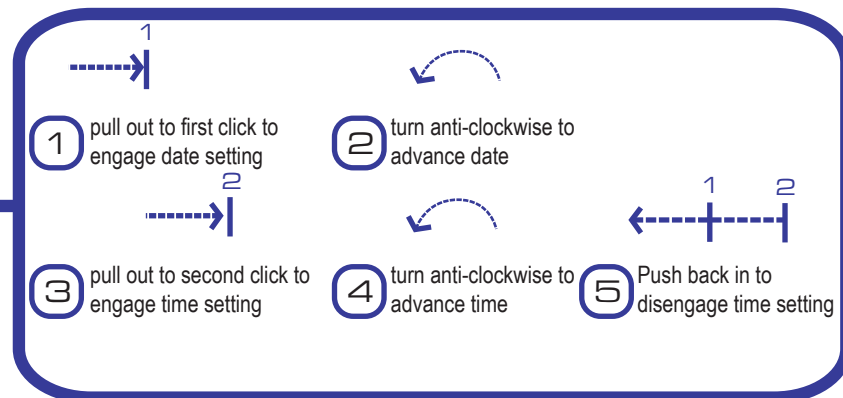

Power Reserve indicator

GMT display

TIME + DATE SETTING

Quick set GMT pusher